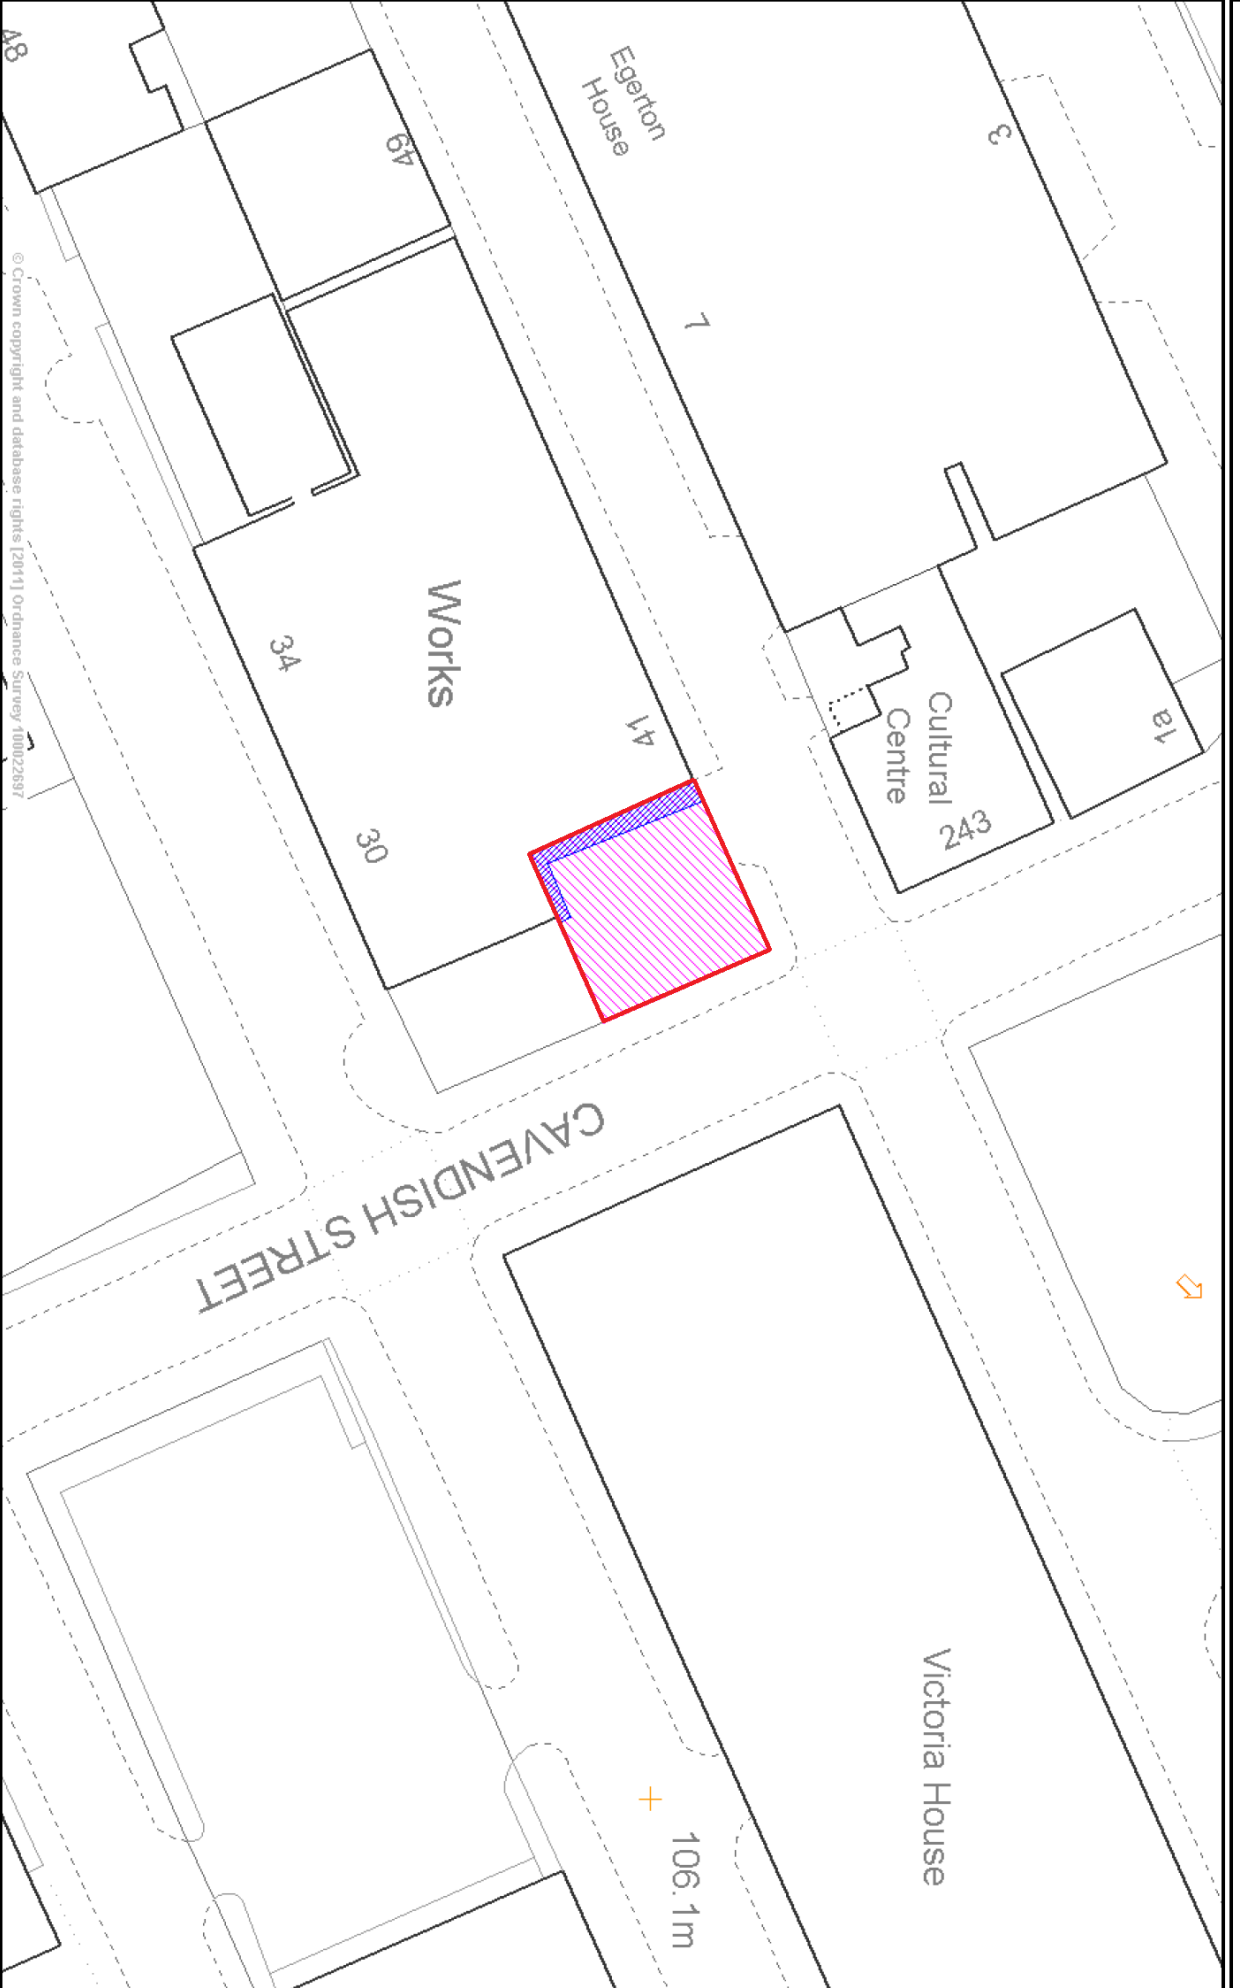

Former 237 - 241 Cavendish Street, Ashton-under-Lyne

This map is reproduced from Ordnance Survey material with the permission of Ordnance Survey on behalf of the Controller of Her Majesty's Stationary Office (c) Crown copyright. Unauthorised reproduction infringes Crown copyright and may lead to prosecution or civil proceedings.

Scale 1/500

Centre = 393403 E 399173 N

Date 23/8/2021